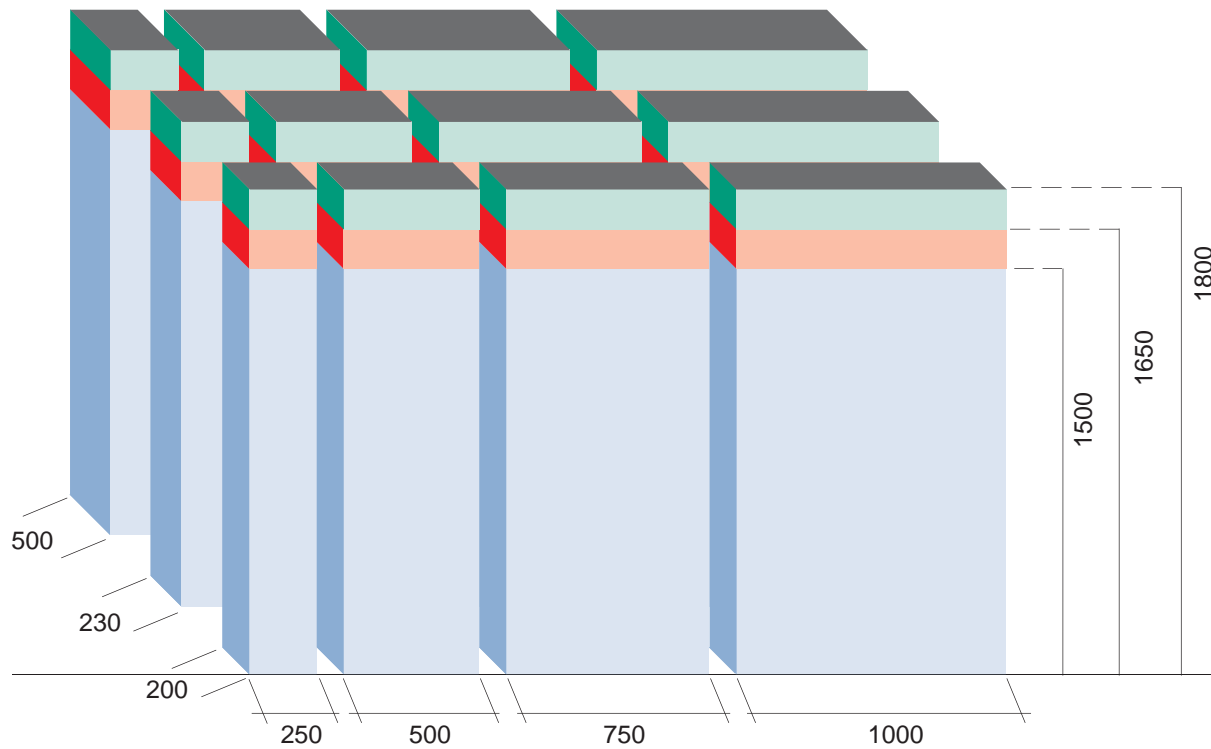

Standard Panels Interior Dimensions [mm]

Floor Standing Cabinets SVS 30/90

Wall Hanging Cabinets AWS 30/90